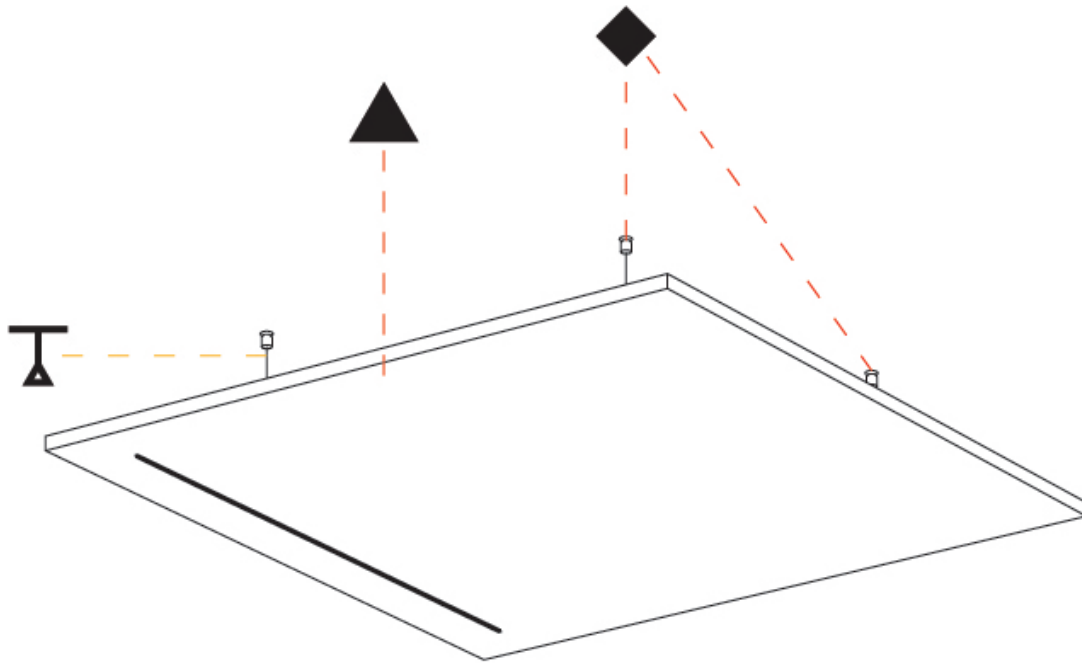

JUST BLACK ACOUSTIC SUSPENSION

A300692-

PROJECT	_____
TYPE	_____
SPECIFIER	_____
QUANTITY	_____
DATE	_____